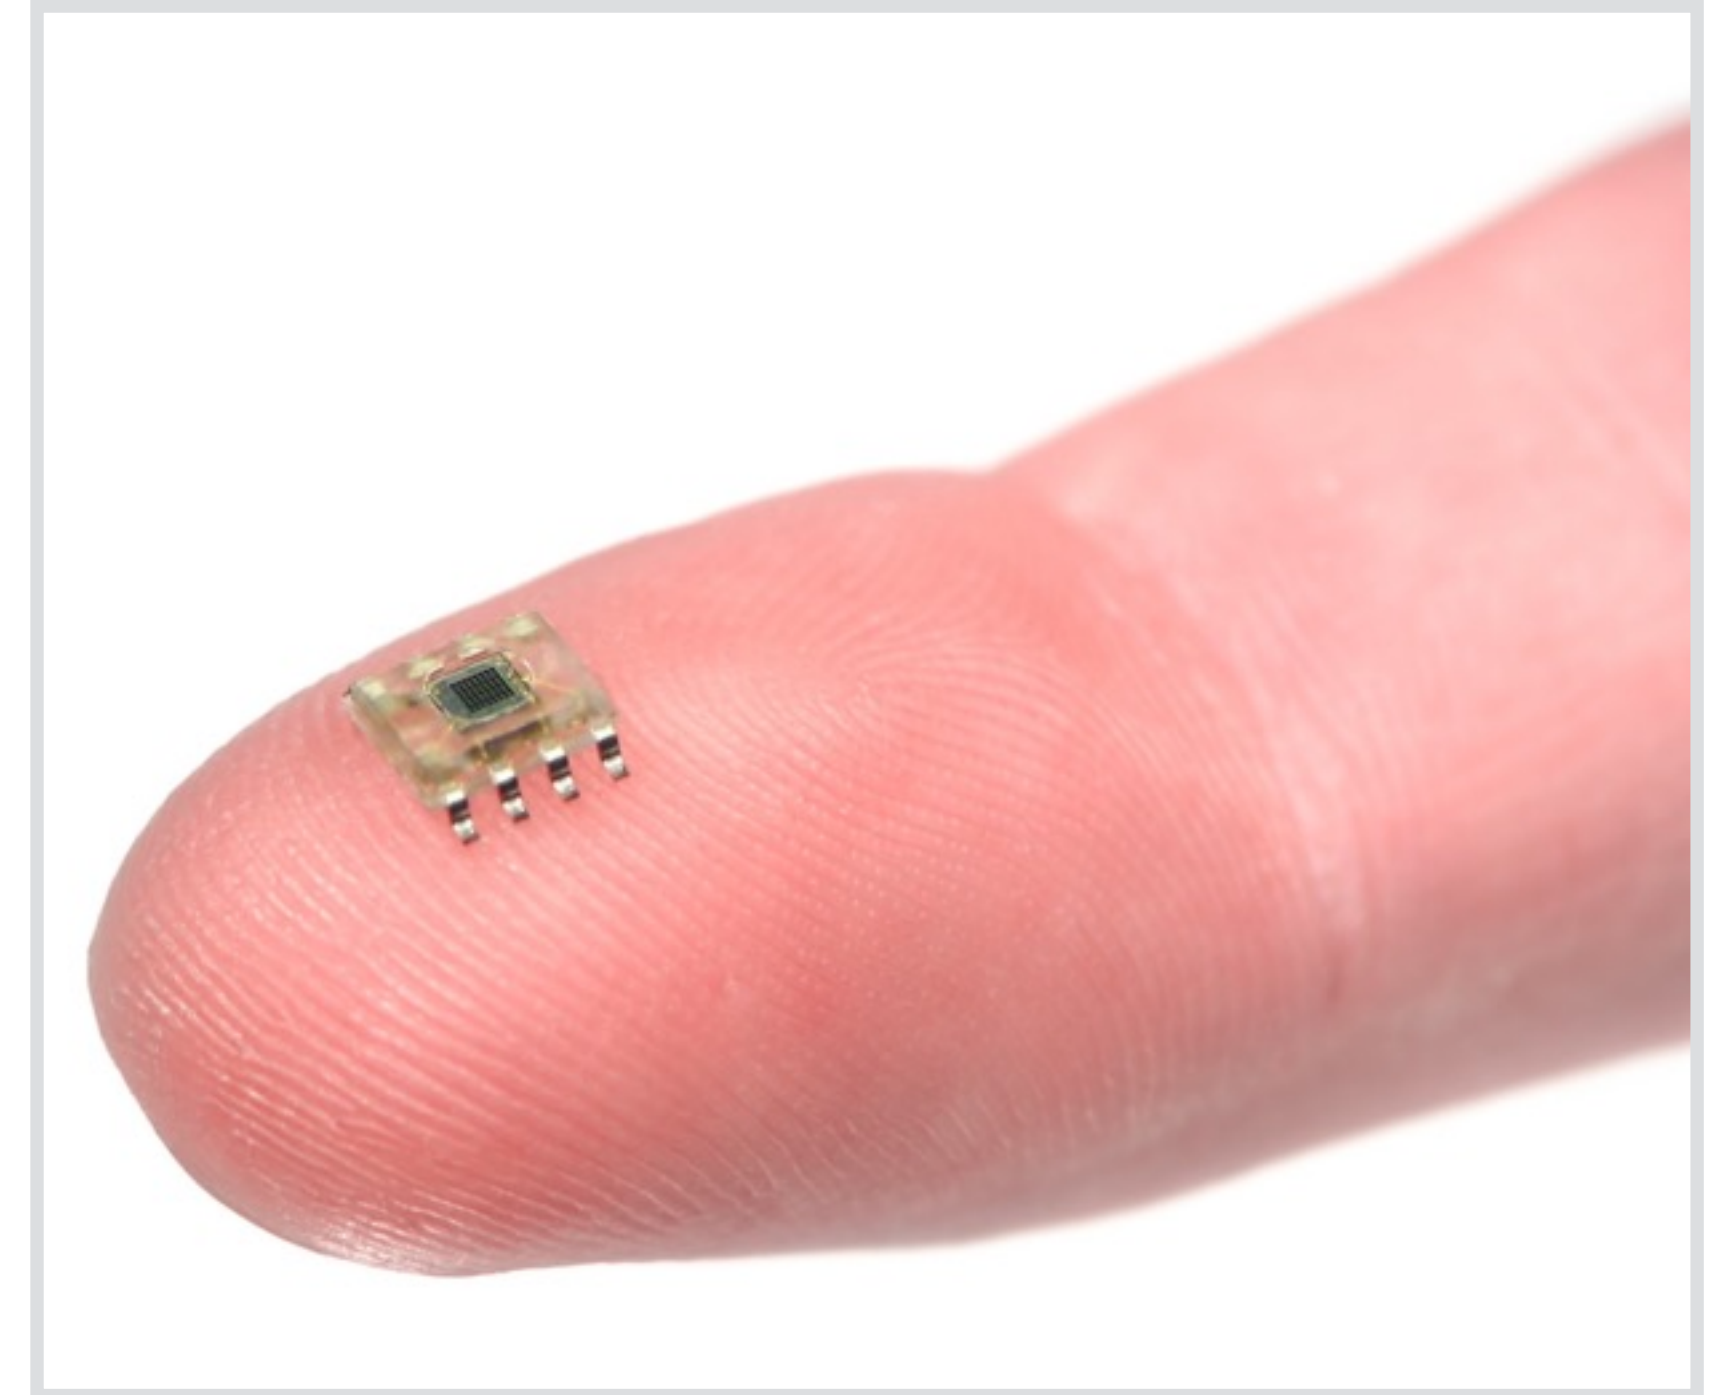

An underwater scene with a school of small fish swimming in the upper half of the frame. The water is a deep blue-green color. In the lower half, there is a dark, rocky seabed with some greenish-brown algae or coral. The text "500 million years ago" is centered in the middle of the image in a white, sans-serif font.

500 million years ago

A turning point in biological evolution

“Cambrian Explosion”

Biological Evolution

Several species

(Before Cambrian Explosion)

Ten thousand species

(After Cambrian Explosion)

Trigger of Biological Evolution

Origin of life with “Sensors (Eyes)”

Key to Evolution

Sensing

Sensors developed the brain, and that accelerated biological evolution

Sensing Technology

Eyes

(Cambrian Explosion)

IoT

(Present)

IoT

Artificial Intelligence

IoT is shaping AI, and that is accelerating human evolution

Keys to Human Evolution

×

Keys to Human Evolution