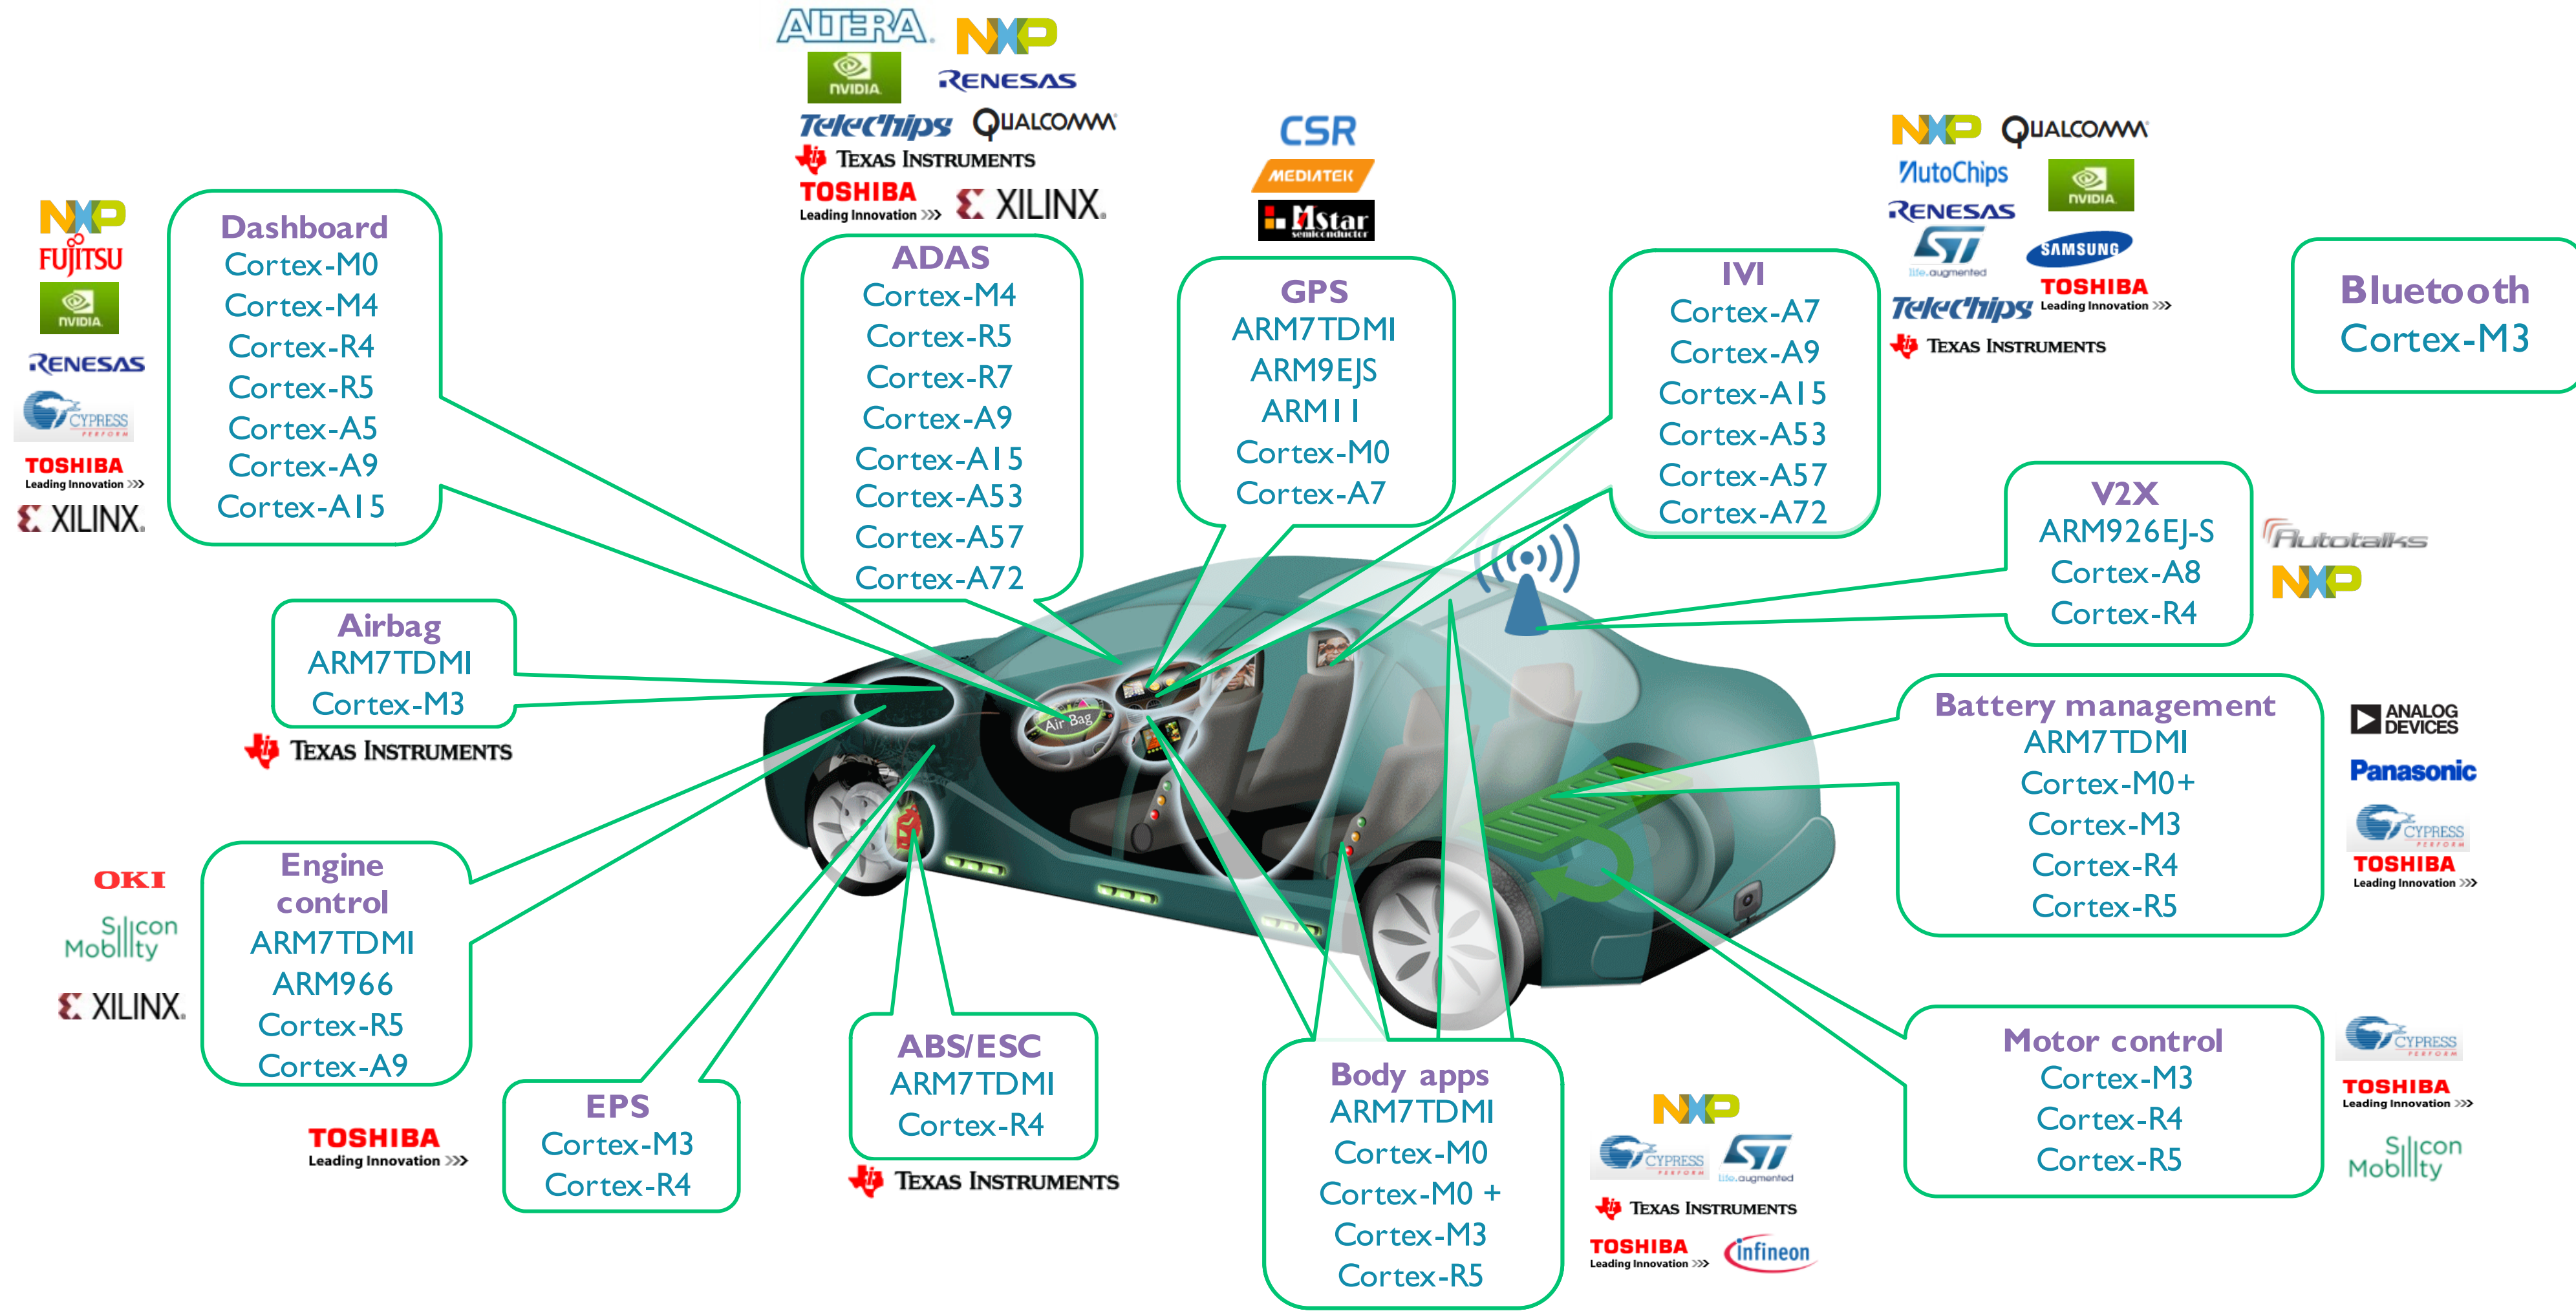

×

PC

Mobile

IoT

IoT has become center of Internet

Connected Device Forecast

**IoT exceeds
Mobile in 2018**

Connected Device Forecast

IoT Data Traffic per Month (Global M2M Traffic)

Note: Created by SoftBank Group Corp.
Based on data by Cisco Visual Networking Index 2015-2020 & Ericsson

IoT 1 Trillion

Everything digitized

The most important key to IoT

Security

Security essential for IoT devices

Many chips in a car

Big Data Cloud

IoT devices have to be connected to cloud securely

Keys to Human Evolution

×

Speech Recognition Rate

Uses for rapid diagnosis of rare leukemia case

Industrial robots

Sorts recycling and extracting waste (Sadako Technologies)

Language translator

Skype translator provides Auto multi-lingual translation

Keys to Human Evolution