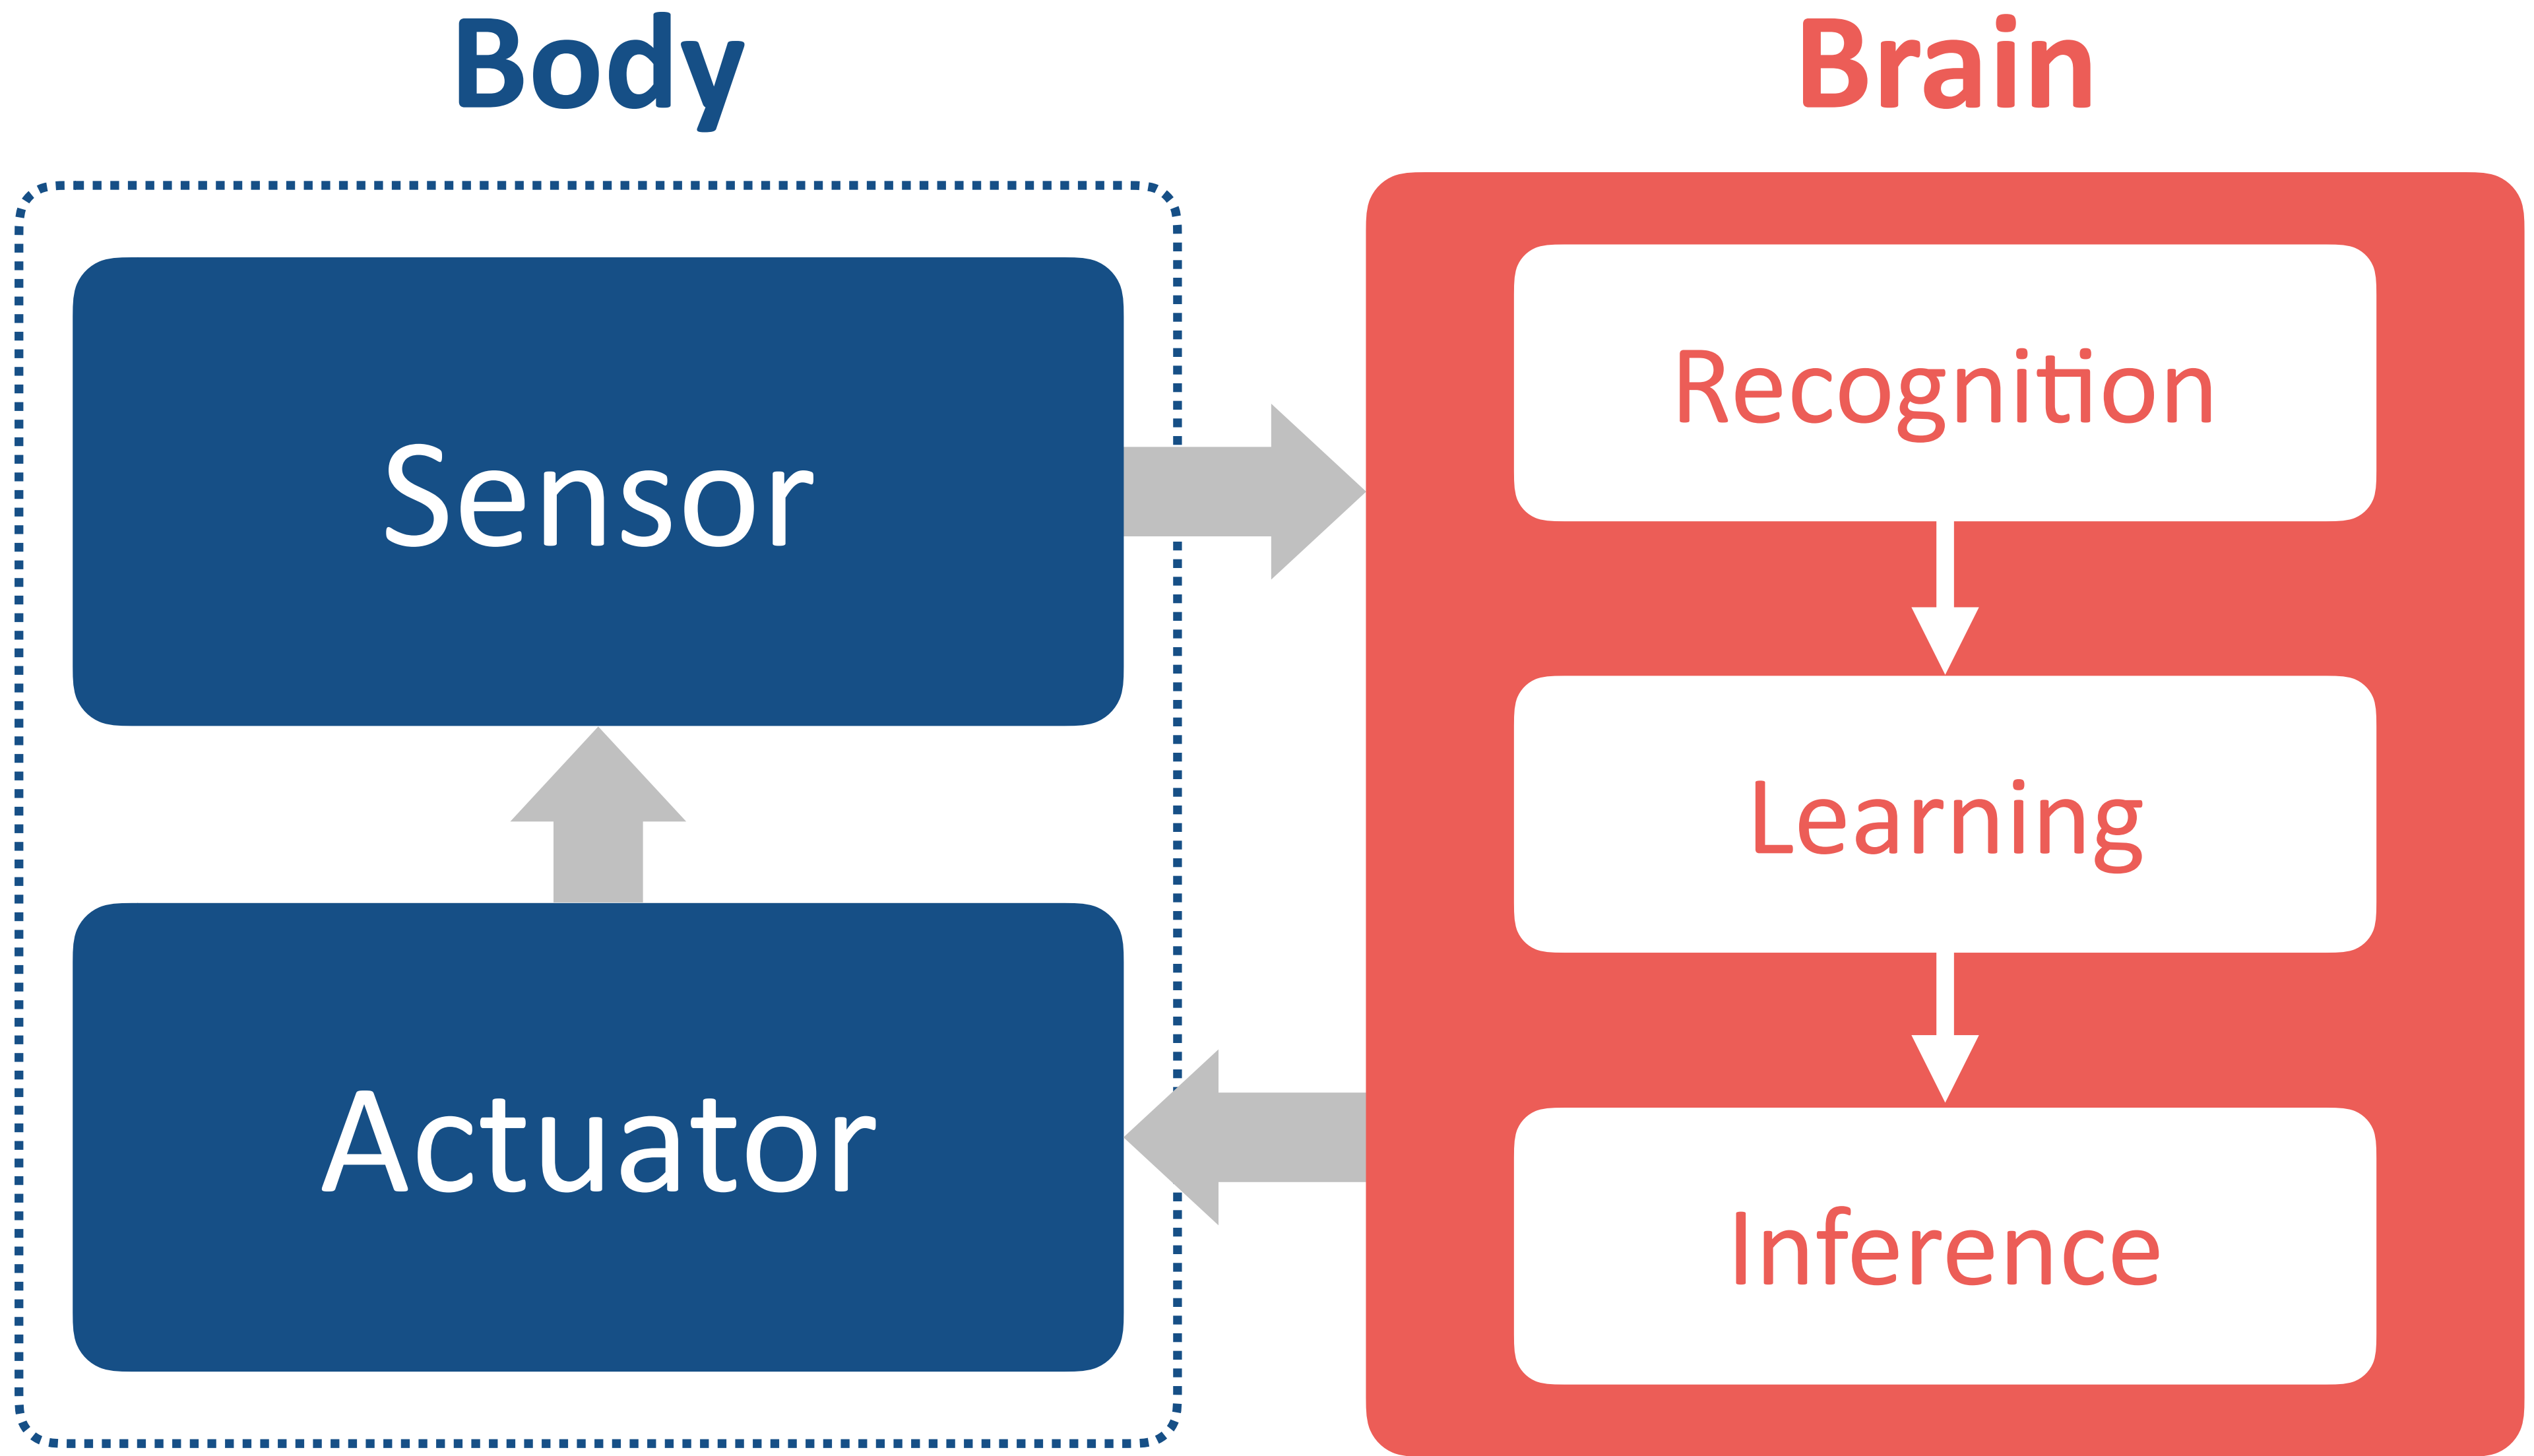

An underwater scene with a school of small fish swimming in the upper half of the frame. The water is a deep blue-green color. In the lower half, there is a dark, rocky seabed with some greenish-brown algae or coral. The text "500 million years ago" is centered in the middle of the image in a white, sans-serif font.

500 million years ago

A turning point in biological evolution

“Cambrian Explosion”

Biological Evolution

Several species

(Before Cambrian Explosion)

Ten thousand species

(After Cambrian Explosion)

Trigger of Biological Evolution

Origin of life with “Sensors (Eyes)”

Key to Evolution

Sensing

Sensors developed the brain, and that accelerated biological evolution

Sensing Technology

Eyes

(Cambrian Explosion)