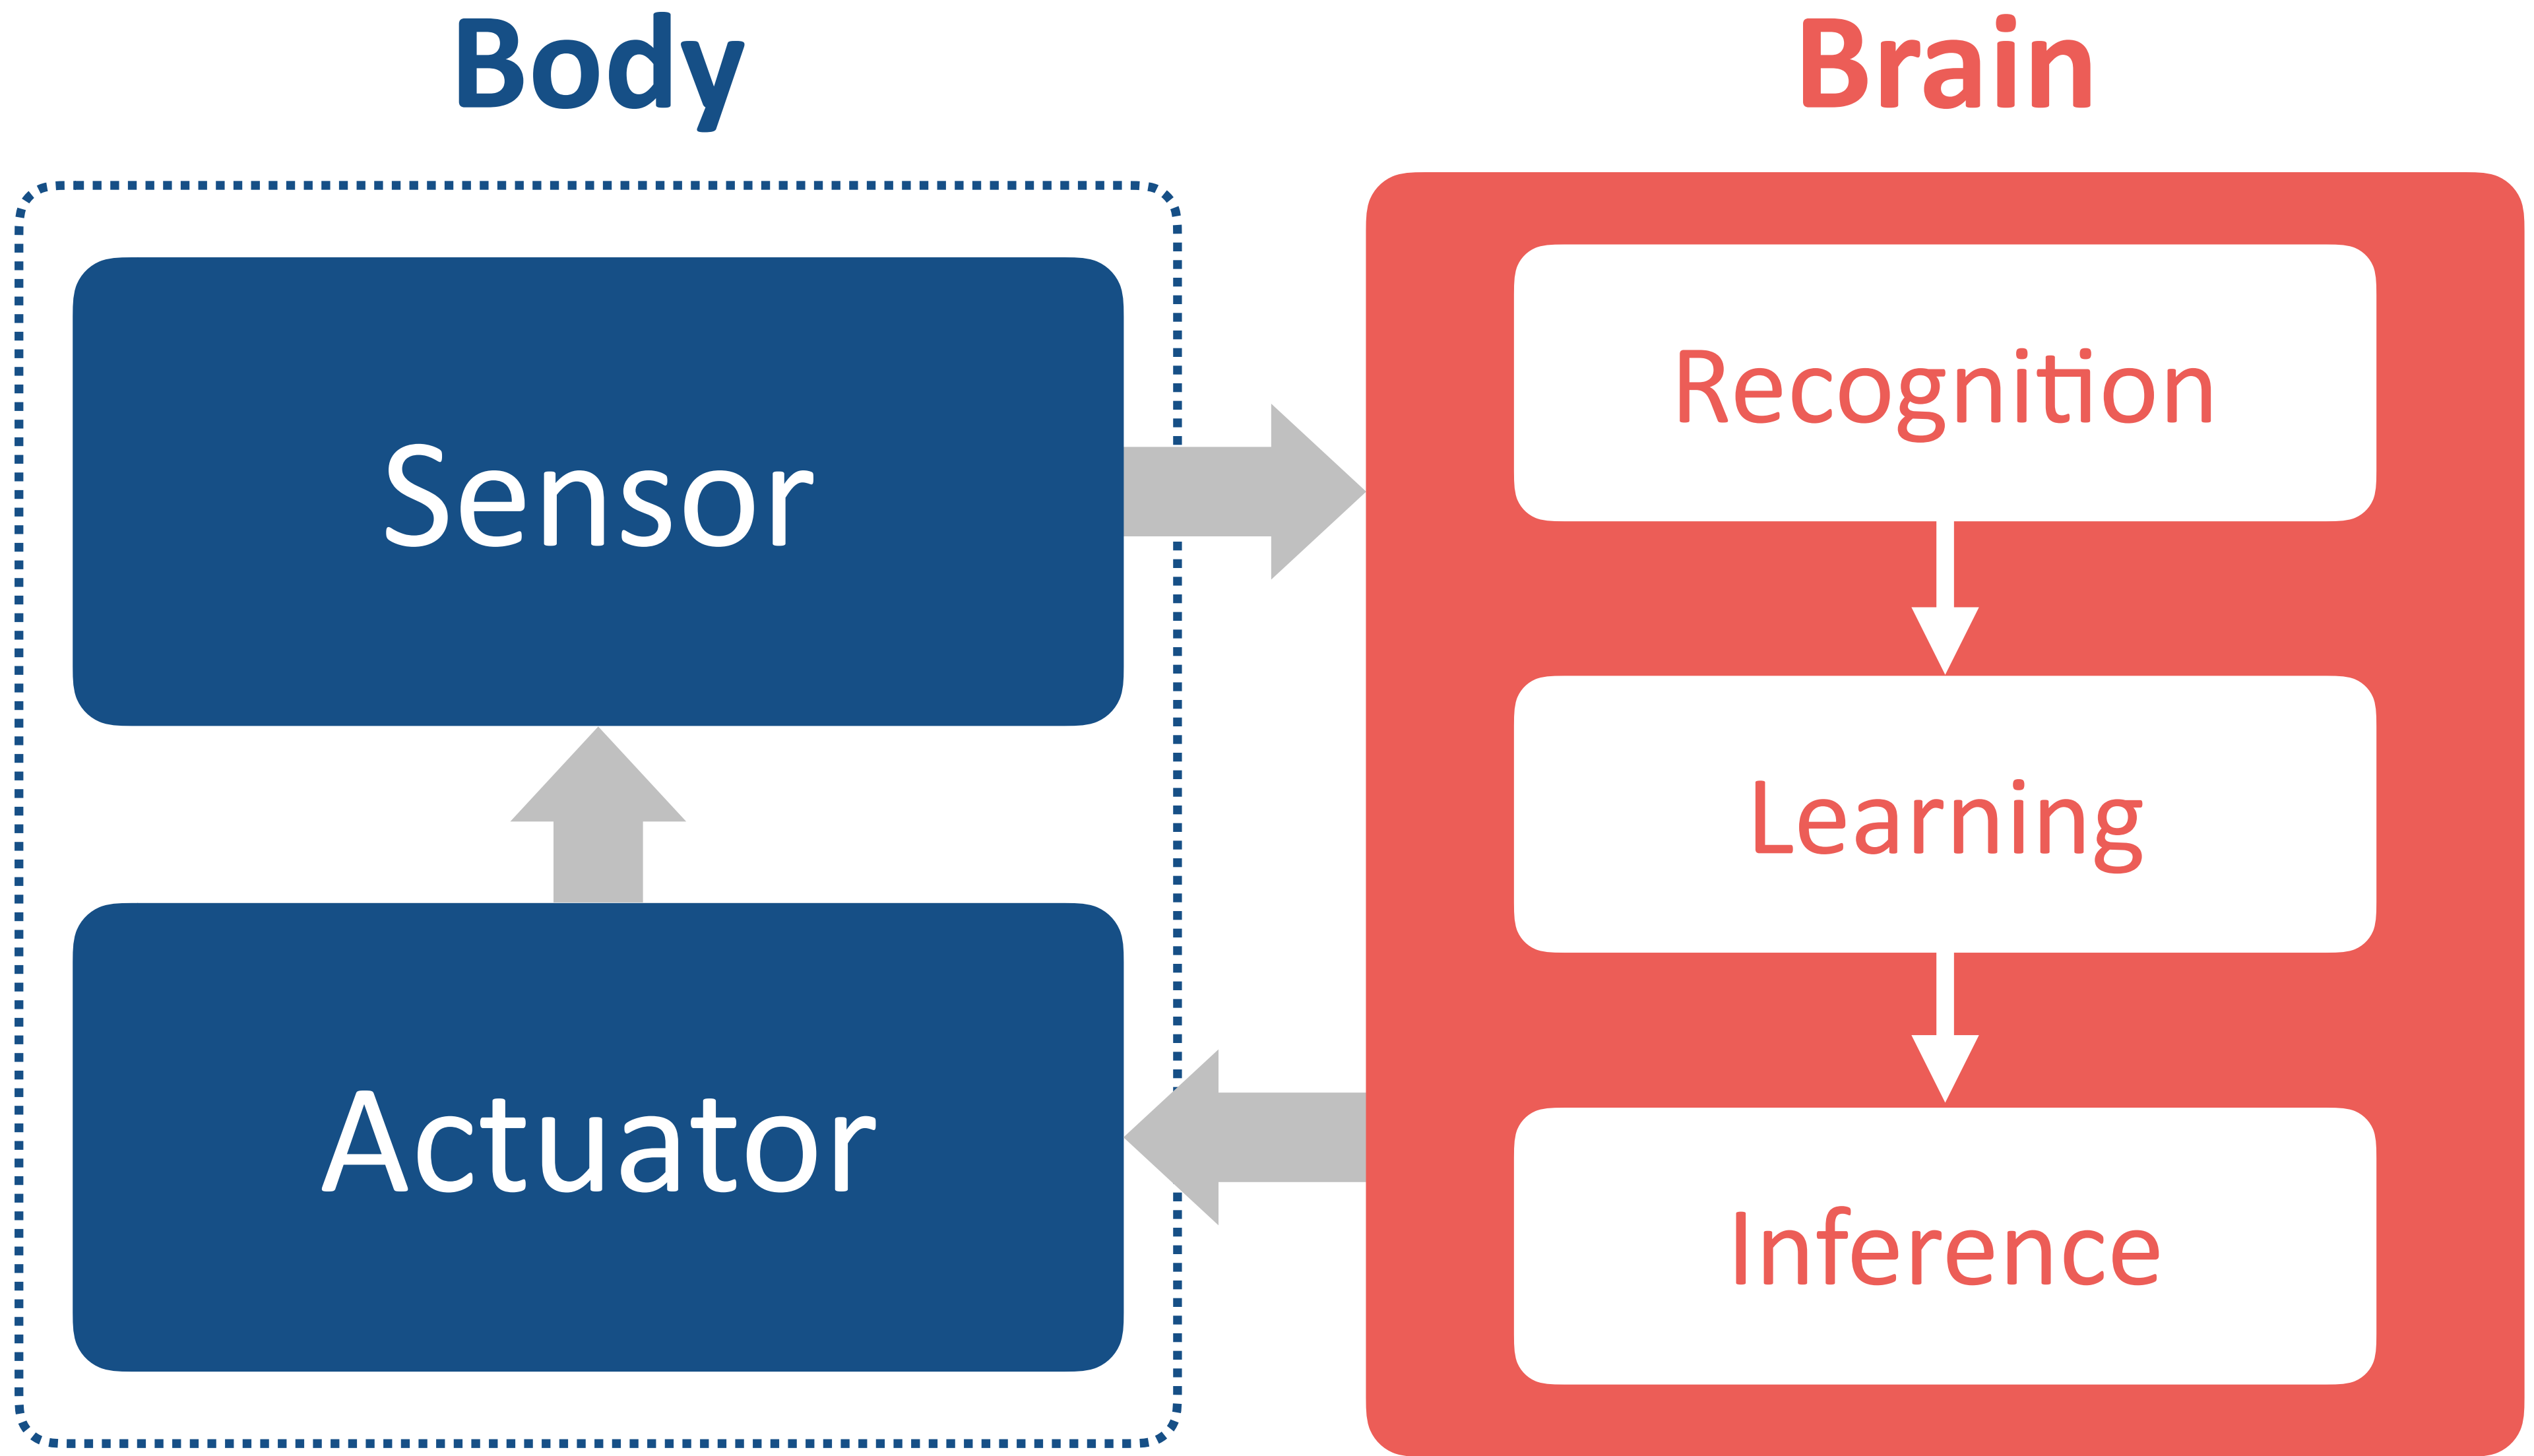

500 million years ago

An underwater scene with a deep blue background. Sunlight rays filter down from the top, creating a shimmering effect. The bottom of the frame shows a dark, rocky seabed with some greenish-brown algae or coral. The overall atmosphere is serene and mysterious.

A turning point in biological evolution

“Cambrian Explosion”

Biological Evolution

Several species
(Before Cambrian Explosion)

Ten thousand species
(After Cambrian Explosion)

Trigger of Biological Evolution

Origin of life with “Sensors (Eyes)”

Key to Evolution

Sensing

Sensors developed the brain, and that accelerated biological evolution

Sensing Technology

Eyes

(Cambrian Explosion)

IoT