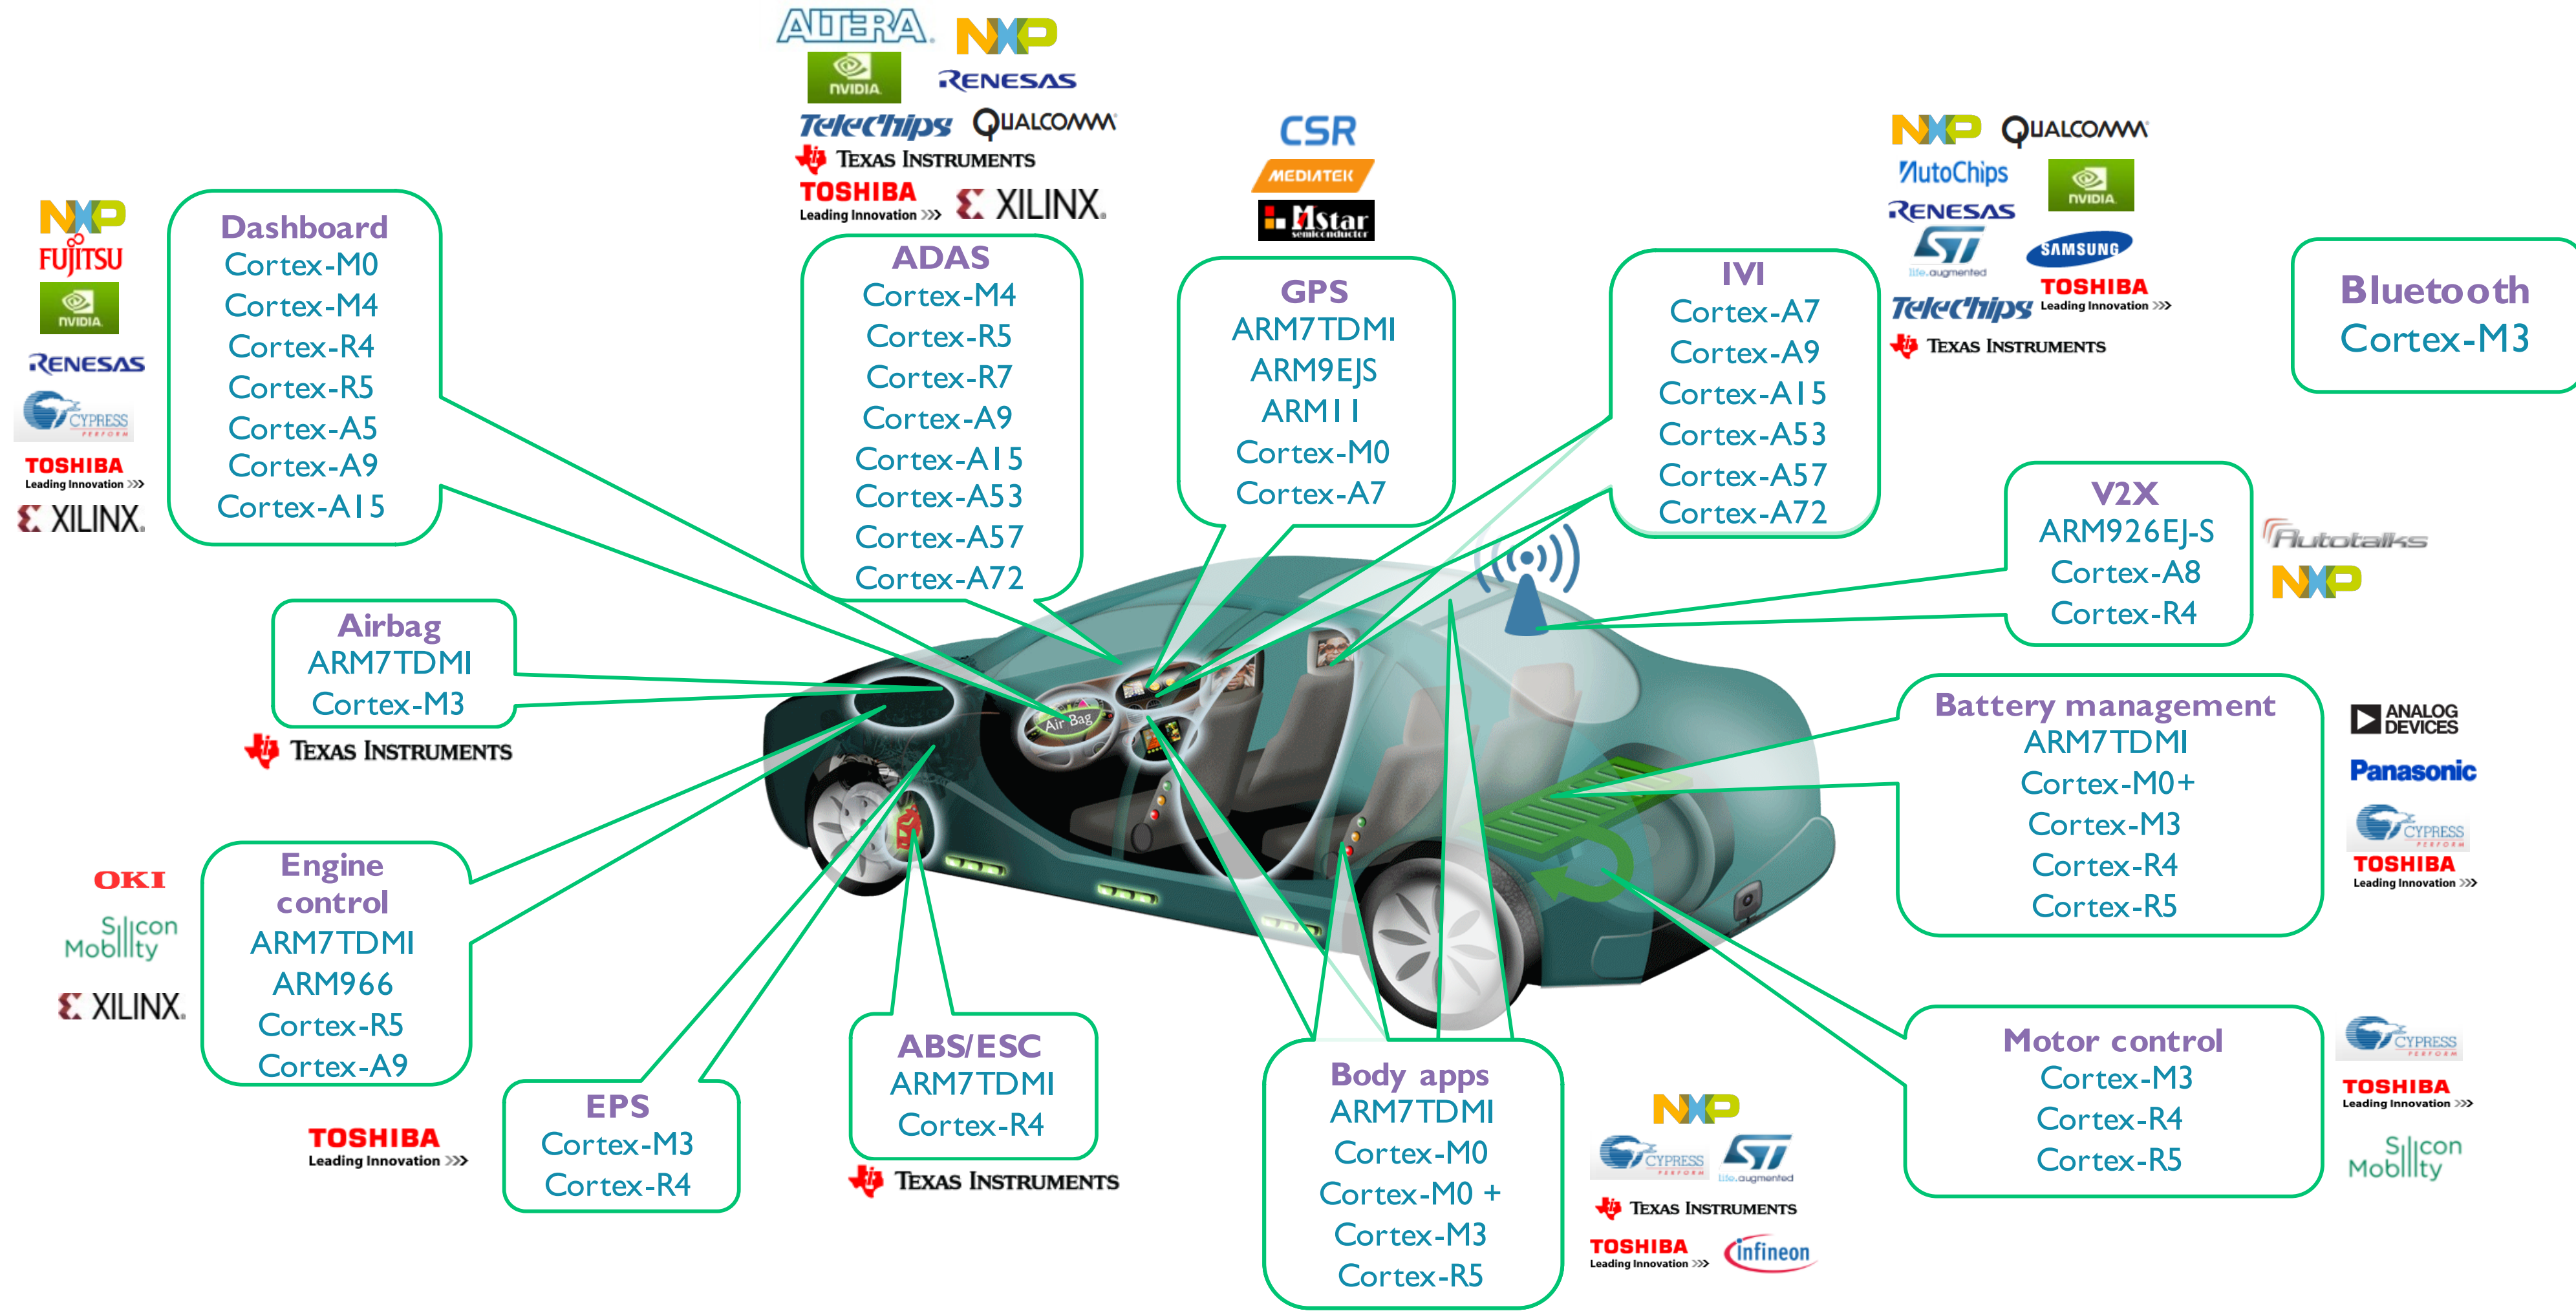

A turning point in biological evolution

“Cambrian Explosion”

Biological Evolution

Several species
(Before Cambrian Explosion)

Ten thousand species
(After Cambrian Explosion)

Trigger of Biological Evolution

Note: Created by SoftBank Group Corp.
Based on data by Cisco Visual Networking Index 2015-2020 & Ericsson

IoT 1 Trillion

Everything digitized

The most important key to IoT

Security

Security essential for IoT devices

Many chips in a car

Big Data Cloud

IoT devices have to be connected to cloud securely

Keys to Human Evolution

×

Speech Recognition Rate

Visual Recognition Rate

AI is exceeding human capability

Practical AI Cases

Games

Google AlphaGo Beats Go Human Champ

Art

Creates a "new" painting in Rembrandt's style

Healthcare

Uses for rapid diagnosis of rare leukemia case

Industrial robots